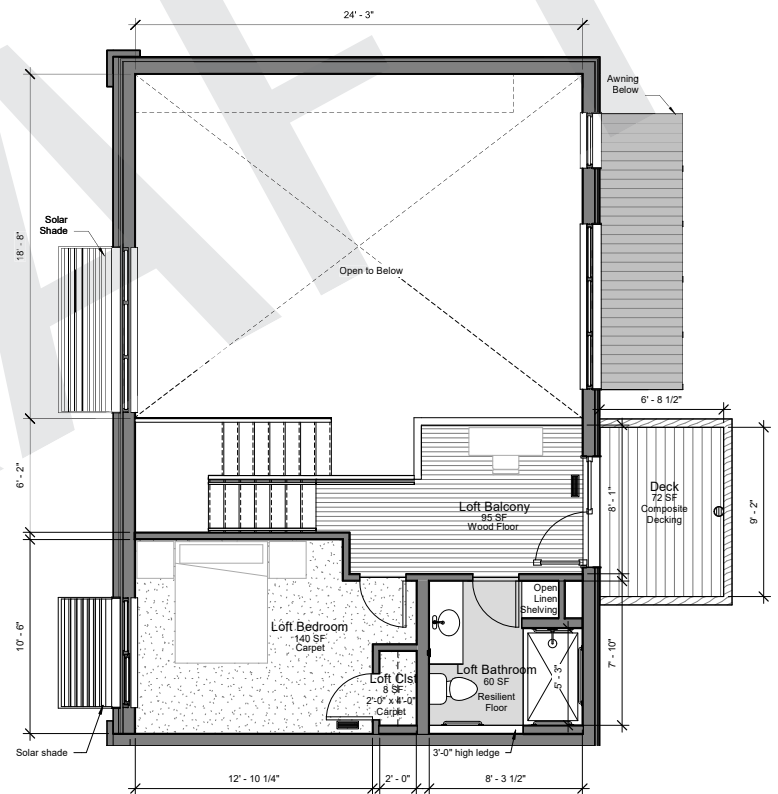

MAIN FLOOR

UPPER FLOOR

TOWNHOME F FLOORPLAN - 1206 SQ FT

Renderings and floorplans are architectural drafts—subject to change.

Published 11/13/2019.